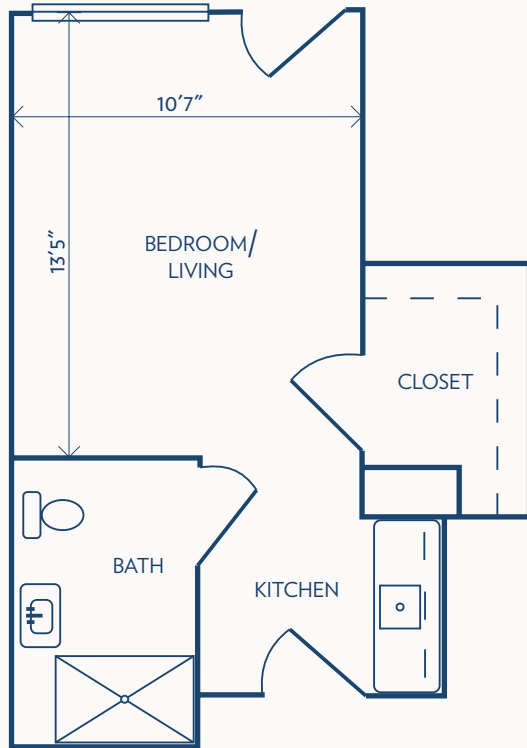

Floor plans may vary slightly and are not to scale.

## STUDIO

ASSISTED LIVING / 312 SQUARE FEET

## STUDIO DELUXE

ASSISTED LIVING / 397 SQUARE FEET

Floor plans may vary slightly and are not to scale.

## TWO BEDROOM

ASSISTED LIVING / 589 SQUARE FEET