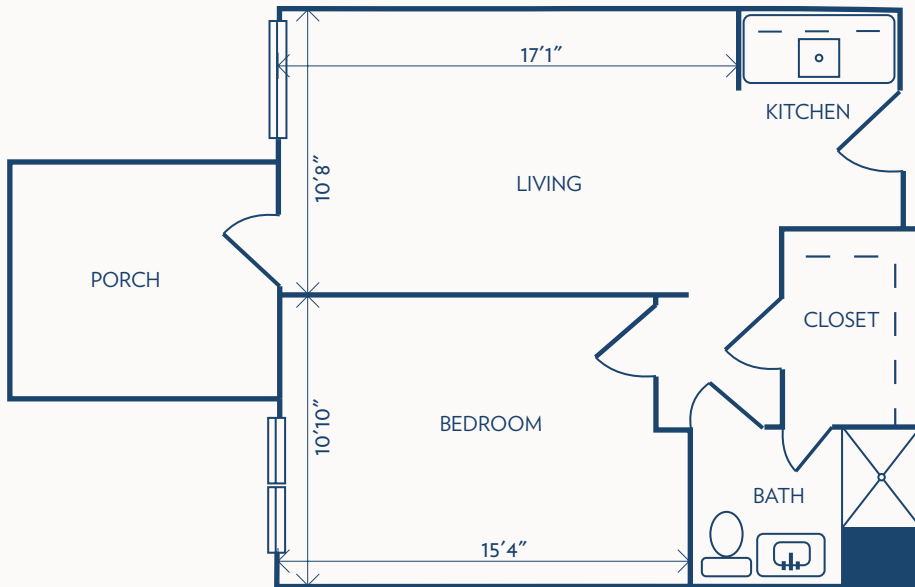

Floor plans may vary slightly and are not to scale.

## STUDIO

ASSISTED LIVING / 312 SQUARE FEET

## STUDIO DELUXE

ASSISTED LIVING / 397 SQUARE FEET

Floor plans may vary slightly and are not to scale.

## TWO BEDROOM

ASSISTED LIVING / 589 SQUARE FEET