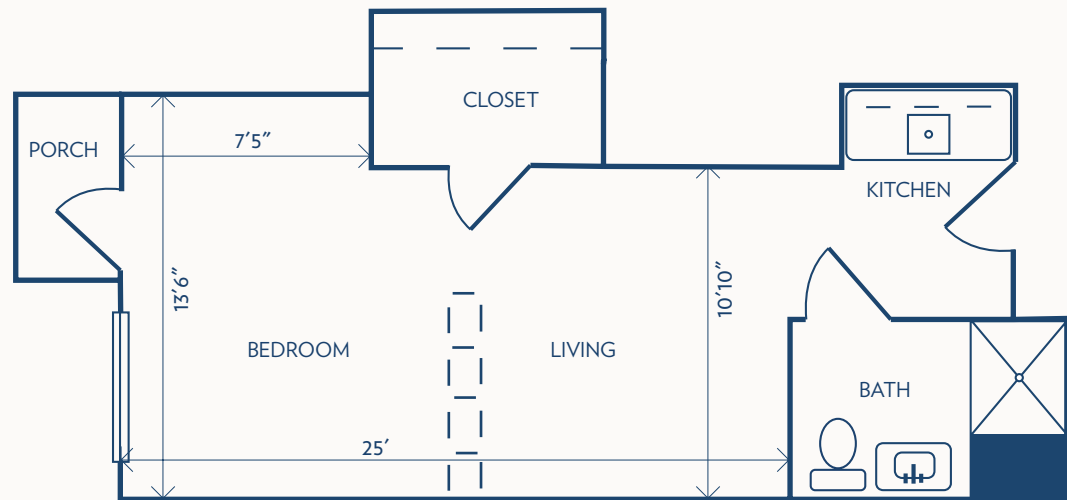

Floor plans may vary slightly and are not to scale.

## STUDIO

ASSISTED LIVING / 312 SQUARE FEET

## STUDIO DELUXE

ASSISTED LIVING / 397 SQUARE FEET

Floor plans may vary slightly and are not to scale.

## TWO BEDROOM

ASSISTED LIVING / 589 SQUARE FEET